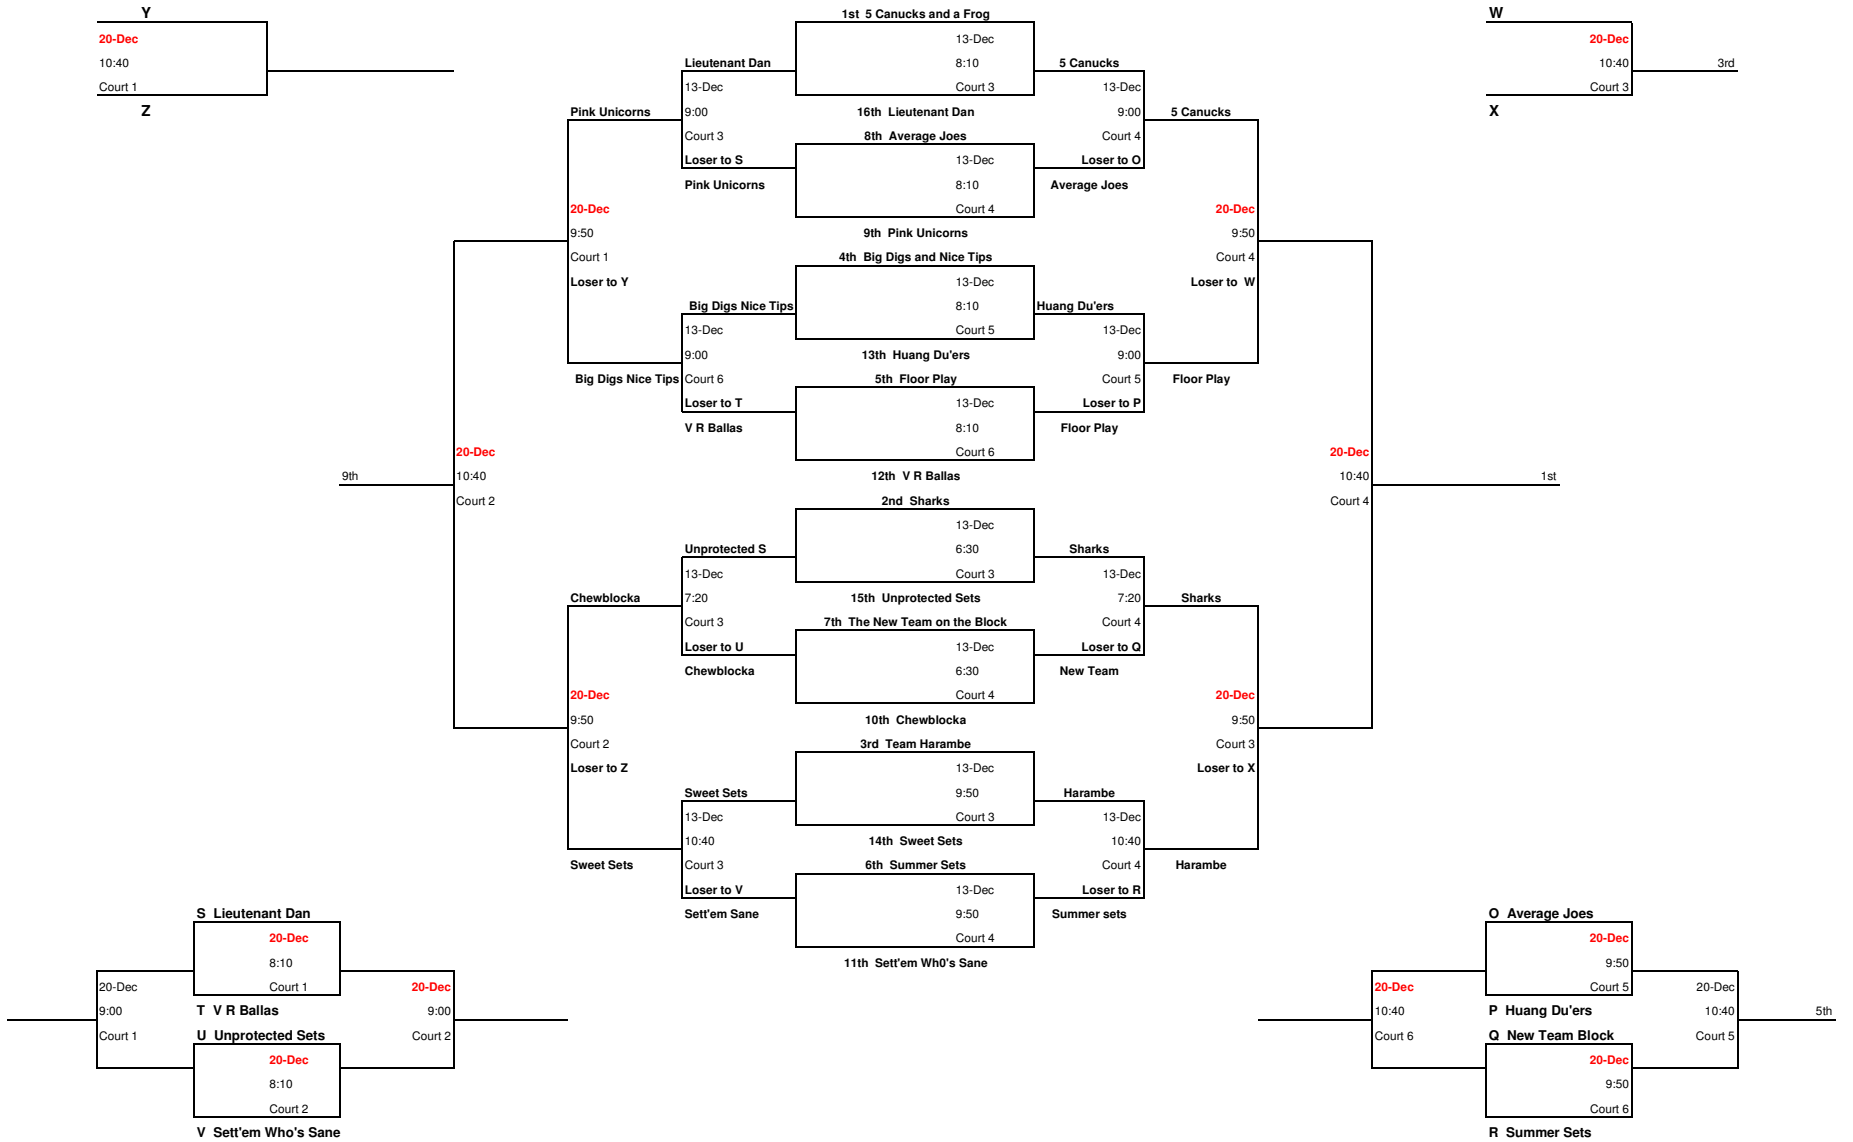

WEDNESDAY FALL LEAGUE - 2017

PLAYOFF SCHEDULE - TIER A

WEDNESDAY FALL LEAGUE - 2017

REVISED PLAYOFF SCHEDULE - TIER B

Team 31 dropped out for playoffs